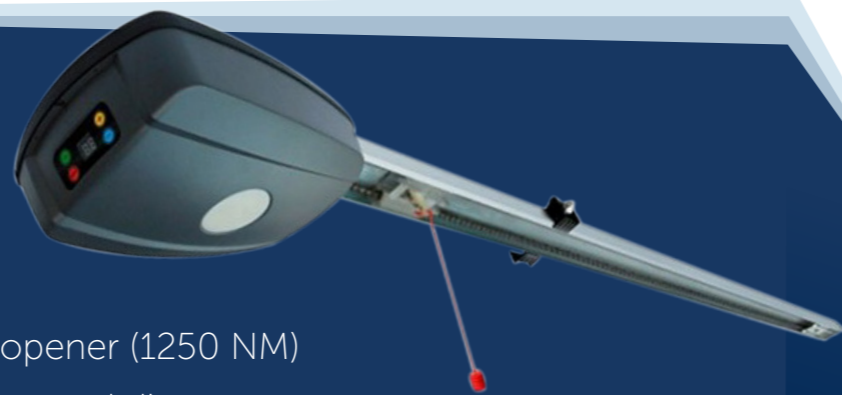

CENTURION EURO 1250 MOTOR

- Australia's most powerful residential door opener (1250 NM)
- Inbuilt rail lock that engages and disengages automatically
- Corrosive-resistant aluminium rail with super quiet belt drive
- 5 year comprehensive parts warranty

MORE Power

MORE Security

MORE Warranty

OUR FOCUS ON SAFETY

Centurion has always had a strong focus on the safety of you and your family. Our team of experienced engineers are always researching to find new ways to keep your family and valuables safe.