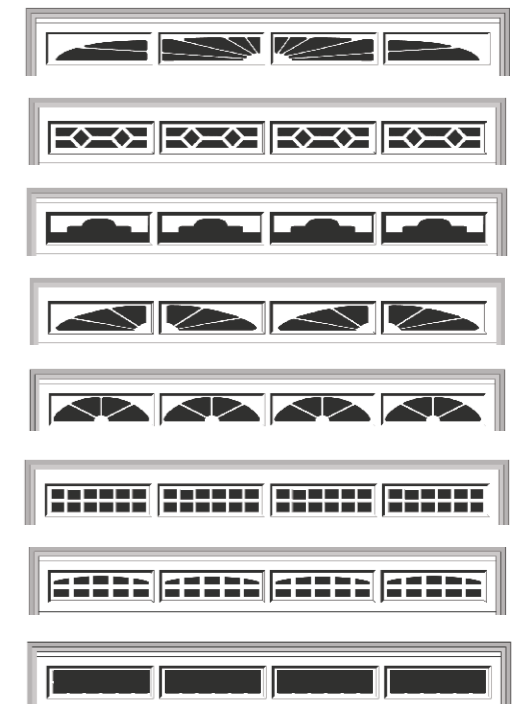

Surfmist Regency door with Stockton windows

Shale Grey Georgian door with Stockton windows

GEORGIAN DESIGN