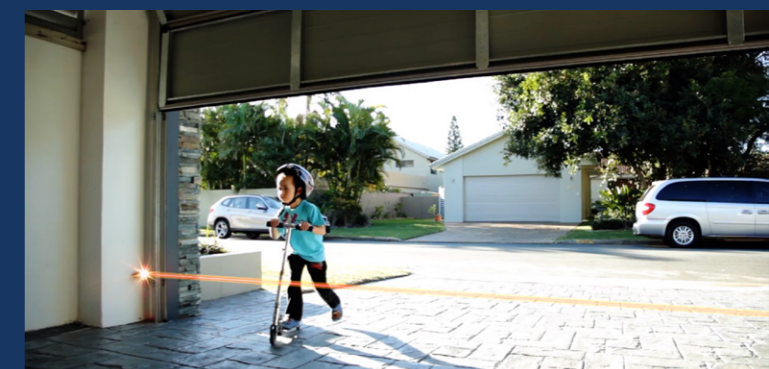

POPULAR UPGRADES

SIDE AND BOTTOM SEALS

Keep your garage clean and tidy with our optional SIDE AND BOTTOM SEALS. Our seals help prevent leaves, dirt, pests and other nuisances from entering into your garage.

OBSTACLE DETECTION SYSTEM

Our OBSTACLE DETECTION SYSTEM can immediately detect an obstruction by transmitting a light beam across the width of the garage door opening. If the beam is broken, the garage door will reverse its direction before impacting the obstruction.

SECURITY PLUS

Upgrade to Australia's strongest and safest residential garage door. Keep the crooks out with our SECURITY PLUS upgrade. With strategic reinforcements to your door, you can rest easy knowing that your family and valuables are safe!

TIMBALOOK

Add a warm and timeless look to your home facade with our TIMBALOOK series. These doors are made from genuine BlueScope steel and are lighter, easier to maintain, better for the environment, and overall better value than a real timber door!

CENTURION EURO 1250 MOTOR

- Australia's most powerful residential door opener (1250 NM)
- Inbuilt rail lock that engages and disengages automatically
- Corrosive-resistant aluminium rail with super quiet belt drive
- 5 year comprehensive parts warranty

MORE Power

MORE Security

MORE Warranty

OUR FOCUS ON SAFETY

Centurion has always had a strong focus on the safety of you and your family. Our team of experienced engineers are always researching to find new ways to keep your family and valuables safe.