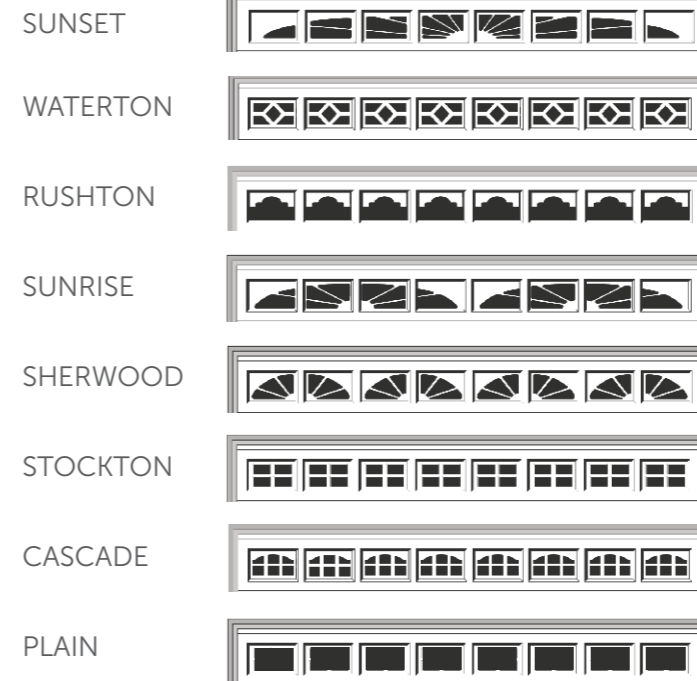

Classic Cream Regency door with Sunrise windows

Surfmist Regency door with Stockton windows

REGENCY DESIGN